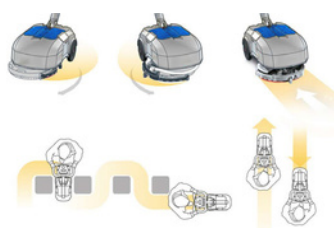

900m²/h

Run Time

45m - 1h

Charge Time

1h 80%
3h 100%

SCRUBEX 3:28

Lithium ion technology

Lithium ion batteries ensure constant performance throughout the entire operation and quickly recharge meaning the Scrubex 3:28 can be charged and ready for use during the same day.

Parabolic squeegee

The innovative rotary head is equipped with a parabolic squeegee which continuously follows the direction of the machine, for perfect washing and drying results in any direction and even in the most inaccessible corners.

The brush is offset laterally relative to the machine housing, for perfect cleaning along walls and making sure that the entire floor surface in a room is hygienically washed.

Comfortable to use

The control wheel height and tilt are adjustable to suit the stature of the operator and reduce back fatigue. The steering wheel is covered in soft-touch, anti-slip material for a sure, comfortable grip.